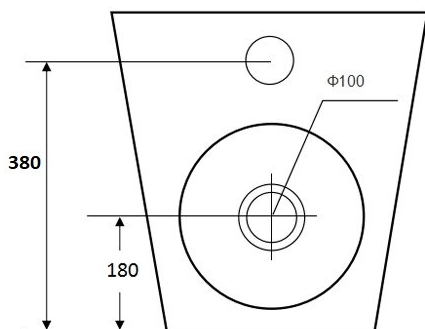

# CAI PEDESTAL PAN & SEAT

Code: M2370F

Tornado Style Flush

Includes:  
Soft Close Quick Release Seat  
Variable Set-Out 100-130mm

Suitable for use with all  
TECE Floor Mount Cisterns

2 Years Warranty

\* All measurements are subject to manufacturing tolerances