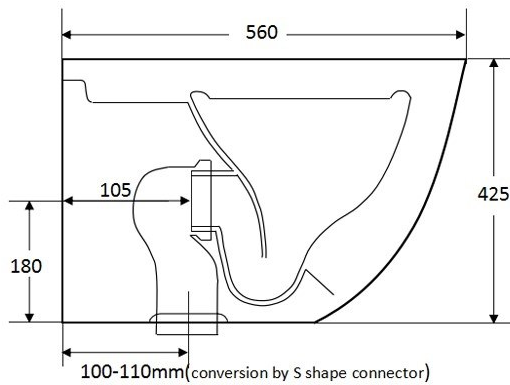

# CAI PEDESTAL PAN & SEAT

Code: M2370F

Tornado Style Flush

Includes:  
Soft Close Quick Release Seat  
Variable Set-Out 100-130mm

Suitable for use with all  
TECE Floor Mount Cisterns

2 Years Warranty

\* All measurements are subject to manufacturing tolerances