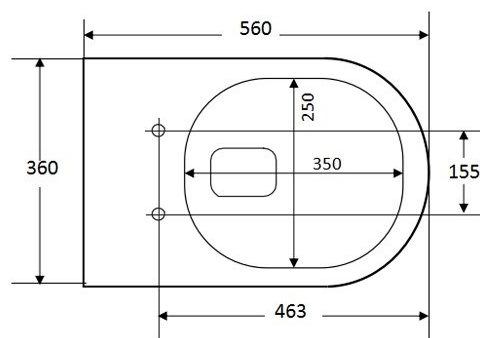

# CAI PEDESTAL PAN & SEAT

Code: M2370F

Tornado Style Flush

Includes:  
Soft Close Quick Release Seat  
Variable Set-Out 100-130mm

Suitable for use with all  
TECE Floor Mount Cisterns

2 Years Warranty

\* All measurements are subject to manufacturing tolerances